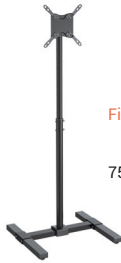

## FLOOR STANDS AND TROLLEYS

AS02B04T01NT

Tilting Floor Trolley

Screen  
Size Range  
32"-70"  
Max Weight  
65kg  
Fits VESA Pattern  
200x200-600x400  
Height  
2150mm (Max)  
Tilt  
-2° to +2°

AS2246FP

Tilting Floor Stand

Screen  
Size Range  
32"-70"  
Max Weight  
50kg  
Fits VESA Pattern  
200x200-600x400  
Height  
1995mm  
Tilt  
-2° to +2°

AS222TP

Touch Screen Floor  
Stand

Screen  
Size Range  
19"-43"  
Max Weight  
50kg  
Fits VESA  
Pattern  
100x100-200x200  
Height  
988mm  
Tilt  
+90° to  
+45°

AS0246BTW

Back-to-Back  
Tilting Floor  
Trolley

Screen  
Size Range  
32"-70"  
Max Weight  
60kg  
(Each Screen)  
Fits VESA  
Pattern  
200x200-  
600x400  
Height  
1720mm  
Tilt  
-10° to +5°

AS05S

Tilting Floor  
Stand

Screen  
Size Range  
13"-42"  
Max Weight  
20kg  
Fits VESA Pattern  
75x75-200x200  
Height  
750mm-1240mm  
Tilt  
-0° to +30°

AS1017P

Portrait To  
Landscape Floor  
Trolley

Screen  
Size Range  
37"-70"  
Max Weight  
40kg  
Fits VESA Pattern  
200x200-800x400  
Height  
1695mm  
Screen Rotation  
90°